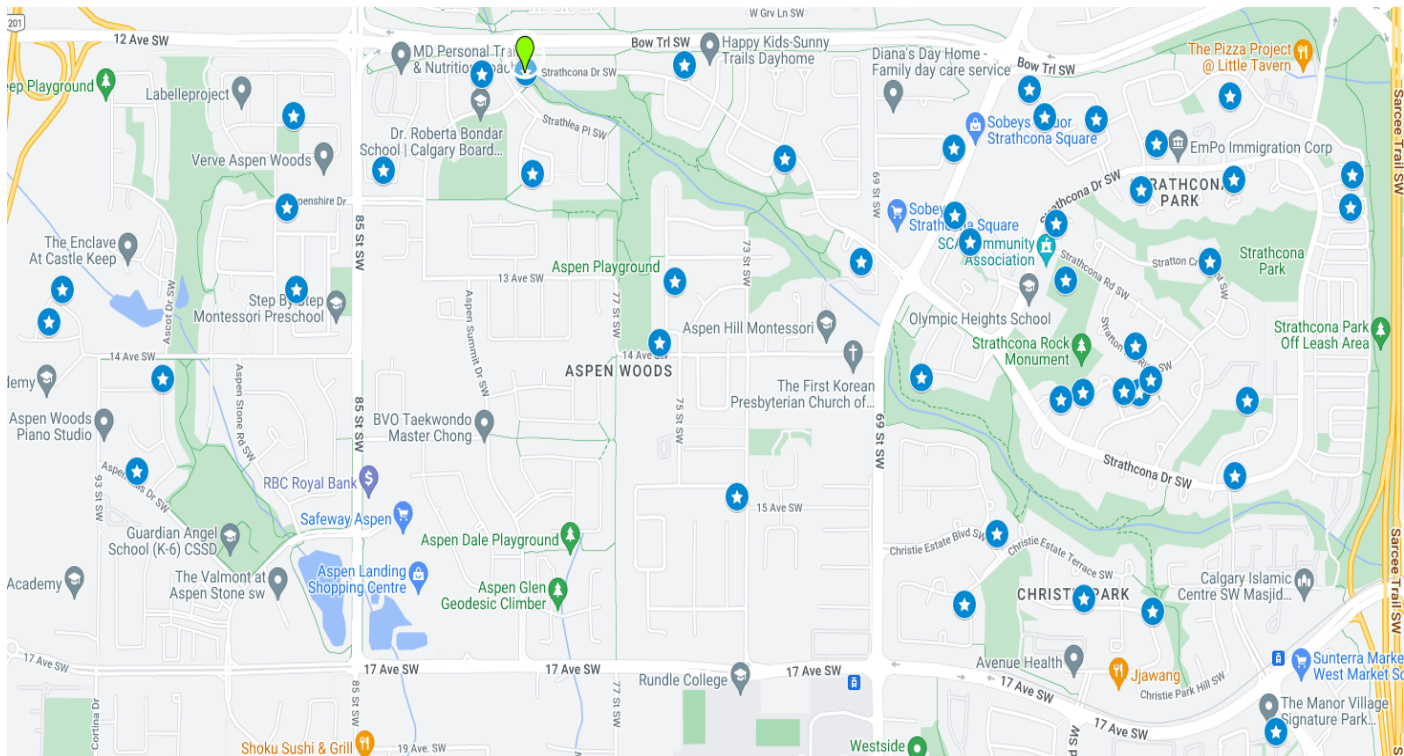

# PARADE OF GARAGE SALES

**June 1 - 8am-2pm**

47 households participating - Happy Shopping!

**Check out Summer Camps  
Located at the SCA!**  
More info: [www.scacalgary.ca](http://www.scacalgary.ca)

**Garage Sale  
Addresses**  
listed on  
reverse

Google Map:

### **Strathcona Garage Sales**

“Old Strathcona”, east of Strathcona Blvd, same area as Community Centre

### **Other Communities:**

10 Windermere Road SW  
1858 Sirocco Dr SW

Thank you to our Sponsor

THE MANOR VILLAGE

LIFE  
CENTERS™